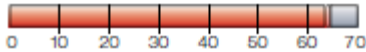

Rating

Sound (24/192 / 24/96 / 16/44,1) **65/65/64**

Measured data **9**

Usability **9**

Value **8**

Extremely compact, for its size almost sensationally equipped DAC-Preamp with finely adaptable sound character due to its tubes and semi-conductor output stage as well as its switchable D/A converters.

stereoplay test result

Sound Quality (24/192 / 24/96 / 16/44,1)
Top Class **65/65/64 points**

Verdict
Outstanding **91 points**

Price/Performance **very good**

Pro-Ject Amp Box RS Mono 1598 Euro (MSRP)

Distributor: see website

www.audiotuning.com
www.project-audio.com

Dimensions: W: 20,6 x H 7,2 x D: 20 cm
Weight: 2020 g