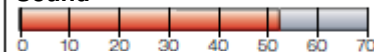

Rating

Sound **52**

Measured data **9**

Usability **9**

Value **8**

In view of its extremely compact dimensions this mono amplifier is amazingly powerful with high efficiency Class-D technology. It sounds highly powerful and bright strong.

stereoplay test result

Sound Quality
Top Class **52 points**

Verdict
Good - Very good **78 points**

Price/Performance **very good**